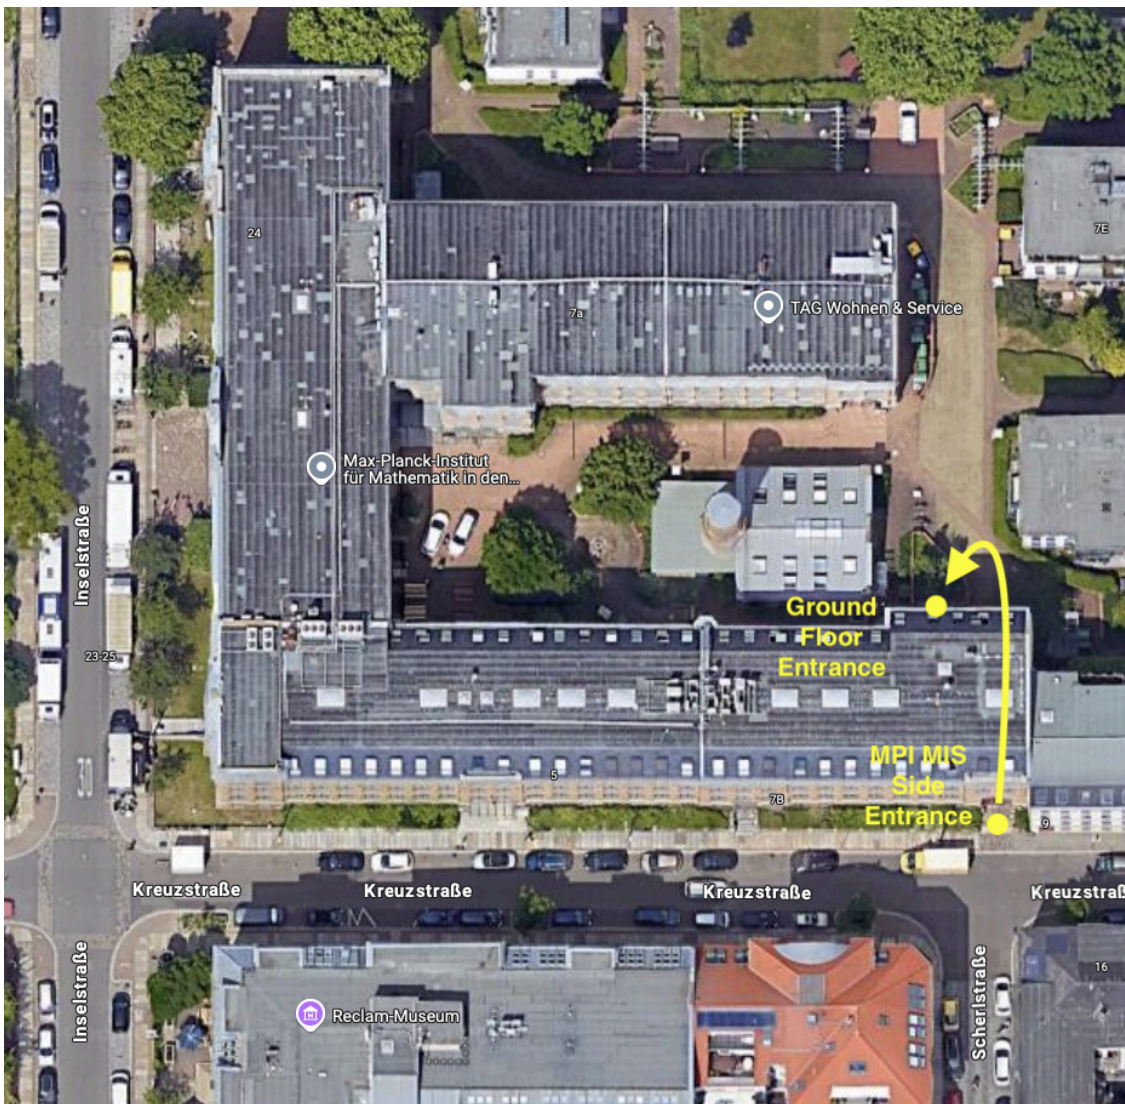

Lecture Hall A3 01

Location

Accessing Lecture Hall A3 01

1. **Enter the MPI MIS Complex:** Access the side entrance at the Kreuzstraße/Scherlstraße intersection.

2. **Ground Floor Entrance:** Proceed through the hallway. The ground floor entrance will be on your left as you exit the hallway.

3. **Enter Section A3:** You can access the entrance to Section A3 on the 3rd floor via the stairs or the elevator.

4. **Lecture Hall A3 01:** Upon entering the A3 wing, the entrance to Lecture Hall A3 01 will be on your left.